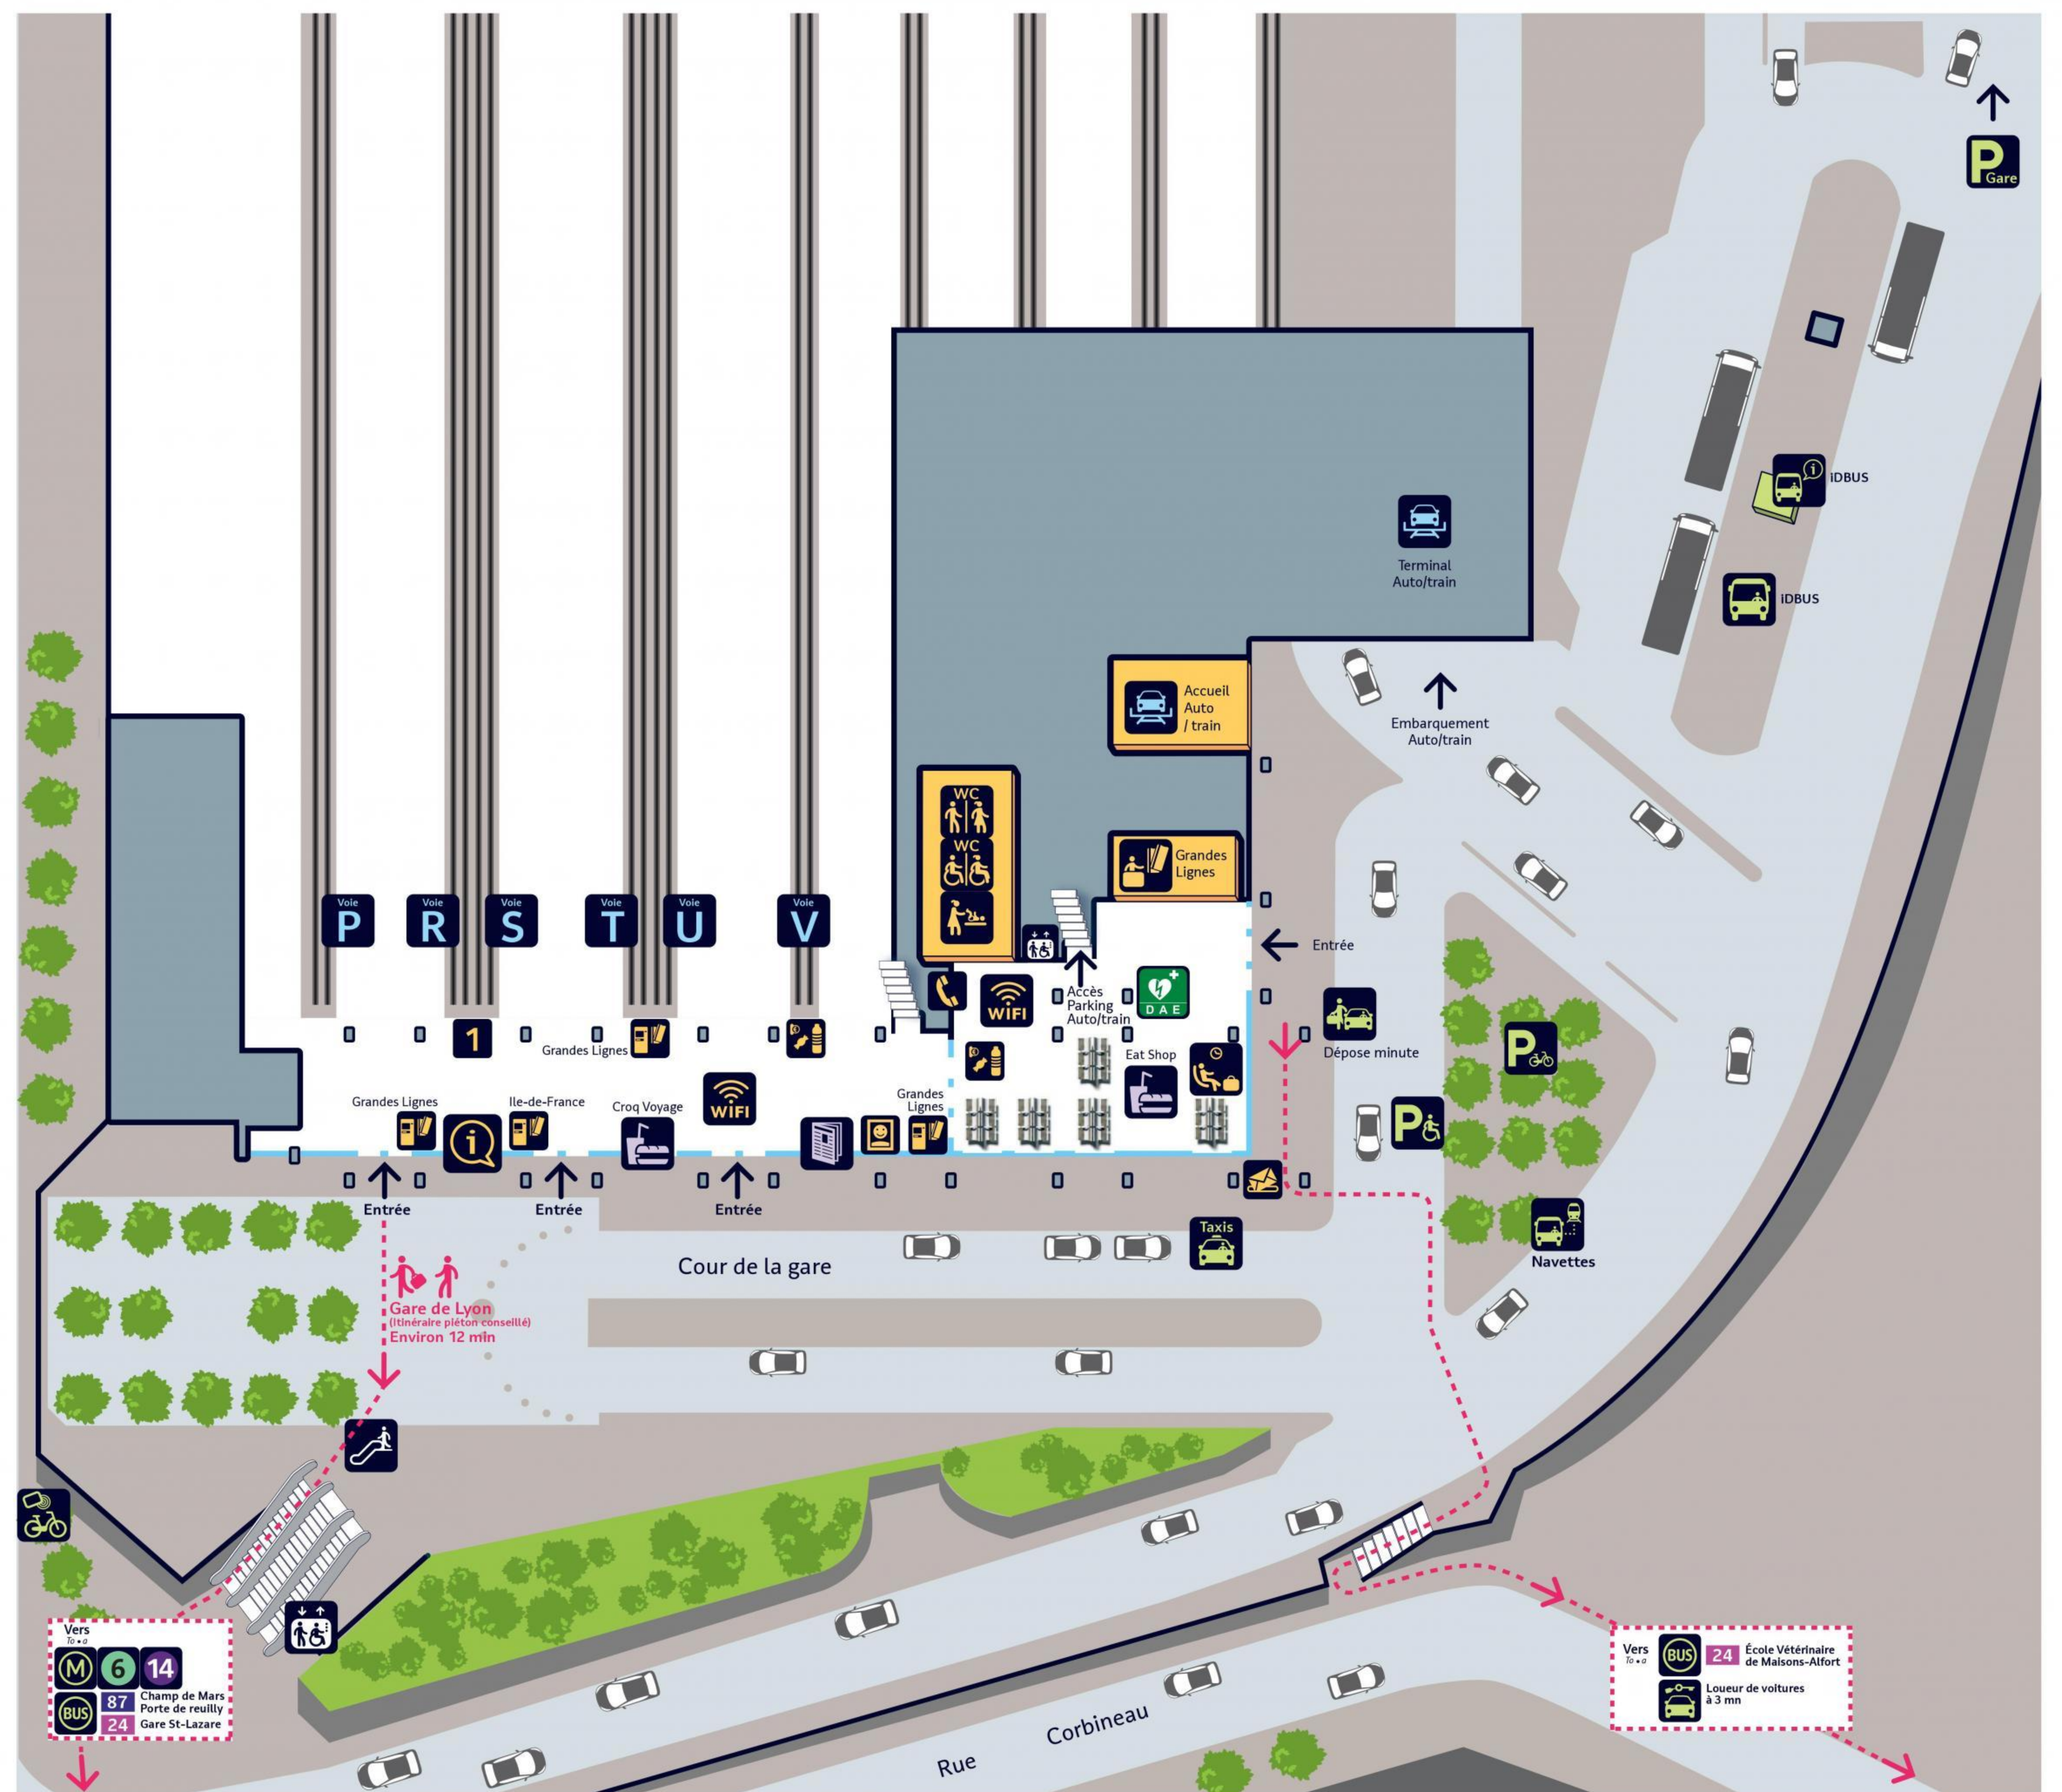

TRANSPORTS

- **Cars iDBUS**
  iDBUS coaches
  Autolinee iDBUS
- **Dépose minute**
  Drop-off area
  Fermata rapida
- **Navettes**
  Shuttle
  Navetta
- **Parking Gare**
- **Parking moto**
  Motorcycle parking area
  Parcheggio moto
- **Parking UFR**
  Car park for wheelchair users
  Parcheggio per viaggiatori a mobilità ridotta
- **Parking vélos**
  Cycle storage
  Parcheggio bici
- **Taxis**
  Taxi
  Taxi
- **Vélos libre service**
  Cycle sharing
  Bike sharing
- **Voitures en libre service**
  Car sharing
  Car sharing

TRANSPORTS EN COMMUN AU DÉPART DE LA GARE

- **MÉTRO**
- **6** Charle de Gaulle - Etoile
  Nation
- **14** Saint-Lazare
  Olympiades
- **BUS**
- **24** École vétérinaire de Maisons-Alfort
  Gare St Lazare
- **87** Porte de Reuilly
  Champ de Mars
- **BUS DE NUIT**
- **N32** Gare de Lyon
  Boissy-St-Léger RER
- **N35** Gare de Lyon
  Nogent-Le-Perreux RER

LOCATION DE VOITURES Car rental Autonoleggio

- **Prendre la sortie "Rue de Bercy".**

COMMERCES

- **Eat Shop**
- **Croq Voyage**
- **Relay**

INFO+

Pour retrouver toutes les informations sur votre mobile, flashez ce code avec votre téléphone portable ou connectez vous sur le site:
<http://www.gares-en-mouvement.com>

NIVEAU 0